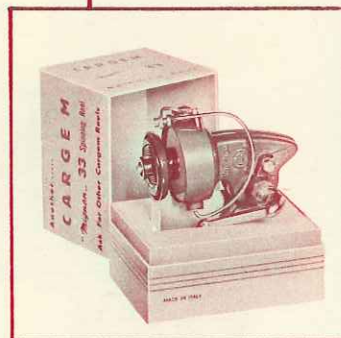

Cutaway view of MIGNON showing internal construction

Packaged for attractive easy display. Eye appealing blue and gold die cut display carton. Includes Lifetime Guarantee, reel instruction manual, parts list and extra bail spring.