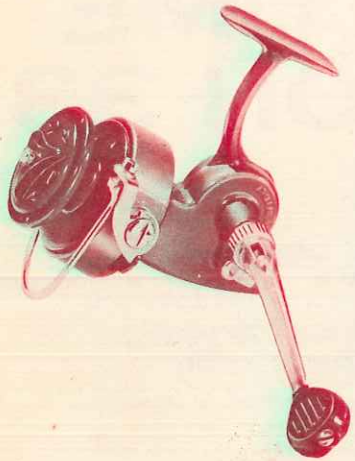

1958 CATALOG

Rockland TACKLE COMPANY, INC.
SUFFERN, NEW YORK

10th year of specializing in spinning tackle.

Foremost name in "Ultra-Light" spinning.

SALES INFORMATION:

SALES THROUGH JOBBERS ONLY.

DEALERS SHOULD STATE NAME OF
JOBBER THROUGH WHOM SHIPMENT IS
DESIRED.

MERCHANDISE NOT RETURNABLE FOR
CREDIT WITHOUT OUR WRITTEN
AGREEMENT.

PRICES F. O. B. SUFFERN, N. Y., INCLUDE
FEDERAL EXCISE TAX.

TERMS: 2% 10 DAYS, NET 30.

(Prices subject to change without notice)