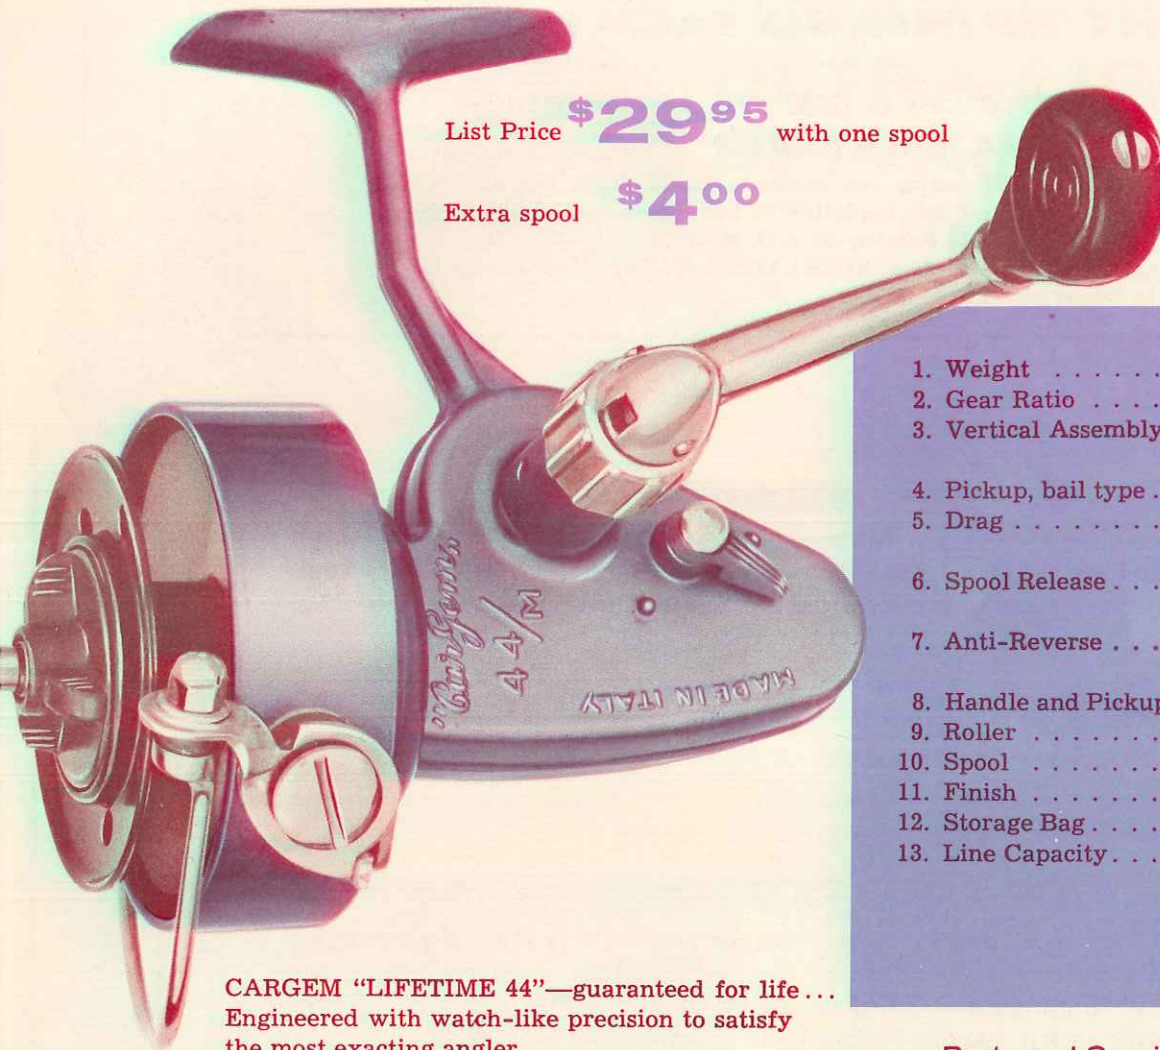

MERCHANDISE NOT RETURNABLE FOR
CREDIT WITHOUT OUR WRITTEN
AGREEMENT.

PRICES F. O. B. SUFFERN, N. Y., INCLUDE
FEDERAL EXCISE TAX.

TERMS: 2% 10 DAYS, NET 30.

(Prices subject to change without notice)

*Rugged but light all-purpose reel
For all 'round fresh or light
salt-water fishing*

Rockland
TACKLE COMPANY
Suffern, New York

CARGEM "LIFETIME 44"

List Price **\$29⁹⁵** with one spool
Extra spool **\$4⁰⁰**

1. Weight 11 oz.
2. Gear Ratio 3.8 to 1
3. Vertical Assembly Mounted on Ball-Bearings
4. Pickup, bail type Chrome plated
5. Drag Built-in; change spool without resetting
6. Spool Release Push-button type; allows instant changes
7. Anti-Reverse Lever type; easy to reach with one finger
8. Handle and Pickup Bail Fold for easy storage
9. Roller Genuine agate
10. Spool Anodized silumin
11. Finish Metallic blue
12. Storage Bag Waterproof
13. Line Capacity 350 yds. of 4 lb.
320 yds. of 6 lb.
290 yds. of 8 lb.
(of TORTUE line)