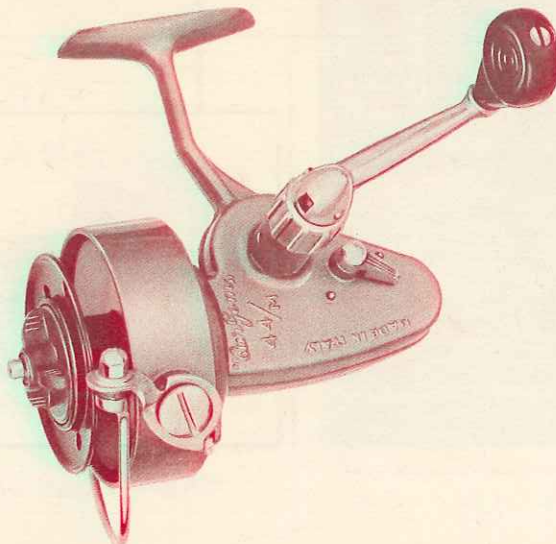

1958 CATALOG

Rockland TACKLE COMPANY, INC.
SUFFERN, NEW YORK

10th year of specializing in spinning tackle.

Foremost name in "Ultra-Light" spinning.

SALES INFORMATION:

SALES THROUGH JOBBERS ONLY.

DEALERS SHOULD STATE NAME OF
JOBBER THROUGH WHOM SHIPMENT IS
DESIRED.

MERCHANDISE NOT RETURNABLE FOR
CREDIT WITHOUT OUR WRITTEN
AGREEMENT.

PRICES F. O. B. SUFFERN, N. Y., INCLUDE
FEDERAL EXCISE TAX.

TERMS: 2% 10 DAYS, NET 30.

(Prices subject to change without notice)